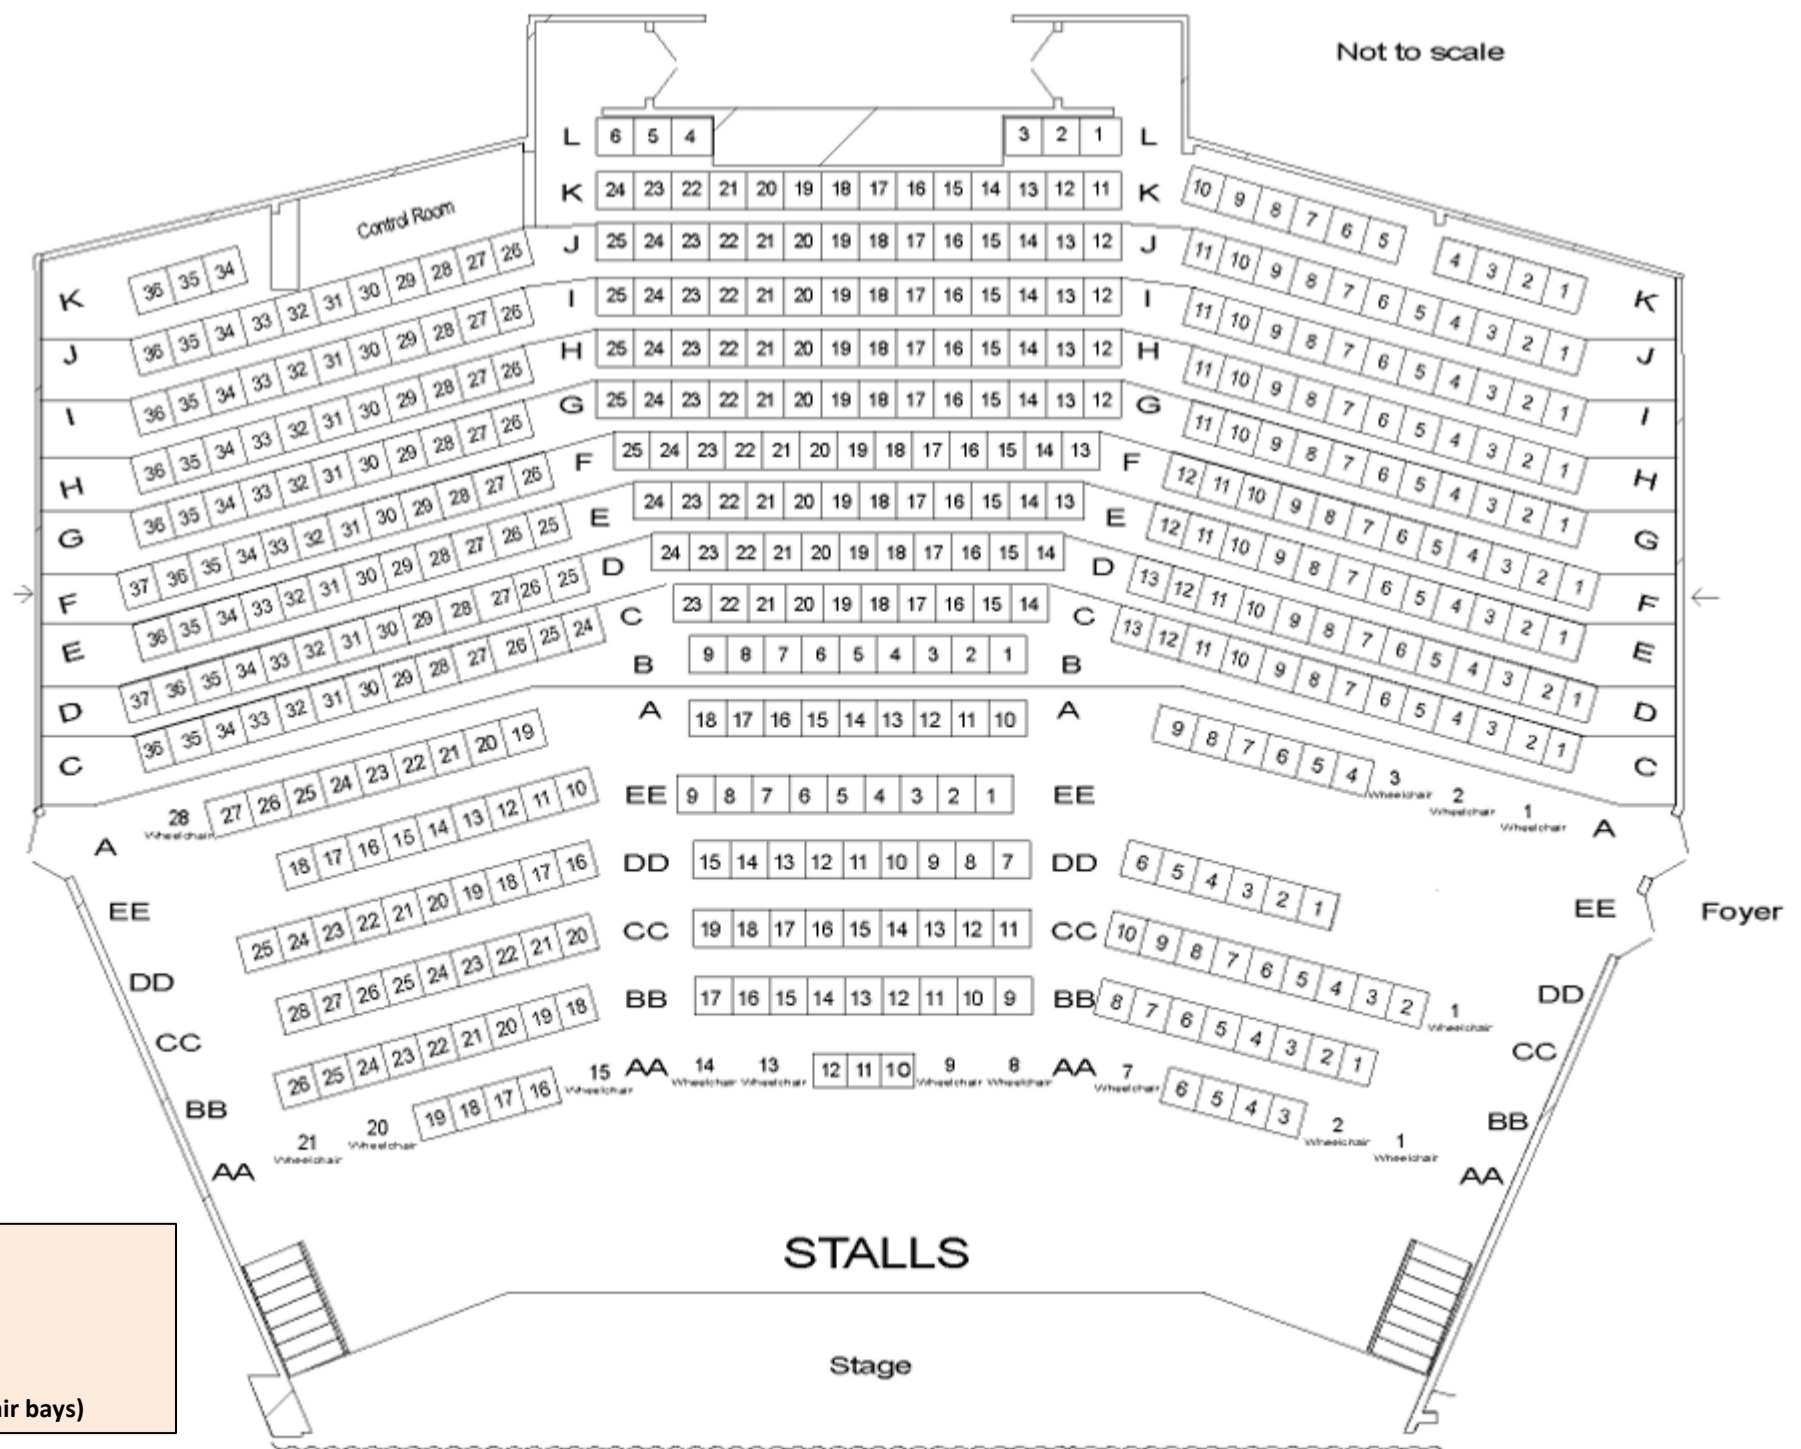

Dress Circle 265  
 Raked Stalls 328  
 Flat Stalls 135  
 Wheelchair Bays 15  
 Total 743  
 (including wheelchair bays)

## DRESS CIRCLE SCIENCE THEATRE - BOX PLAN

Dress Circle 265  
 Raked Stalls 328  
 Flat Stalls 135  
 Wheelchair Bays 15  
 Total 743  
 (including wheelchair bays)

## SCIENCE THEATRE - BOX PLAN