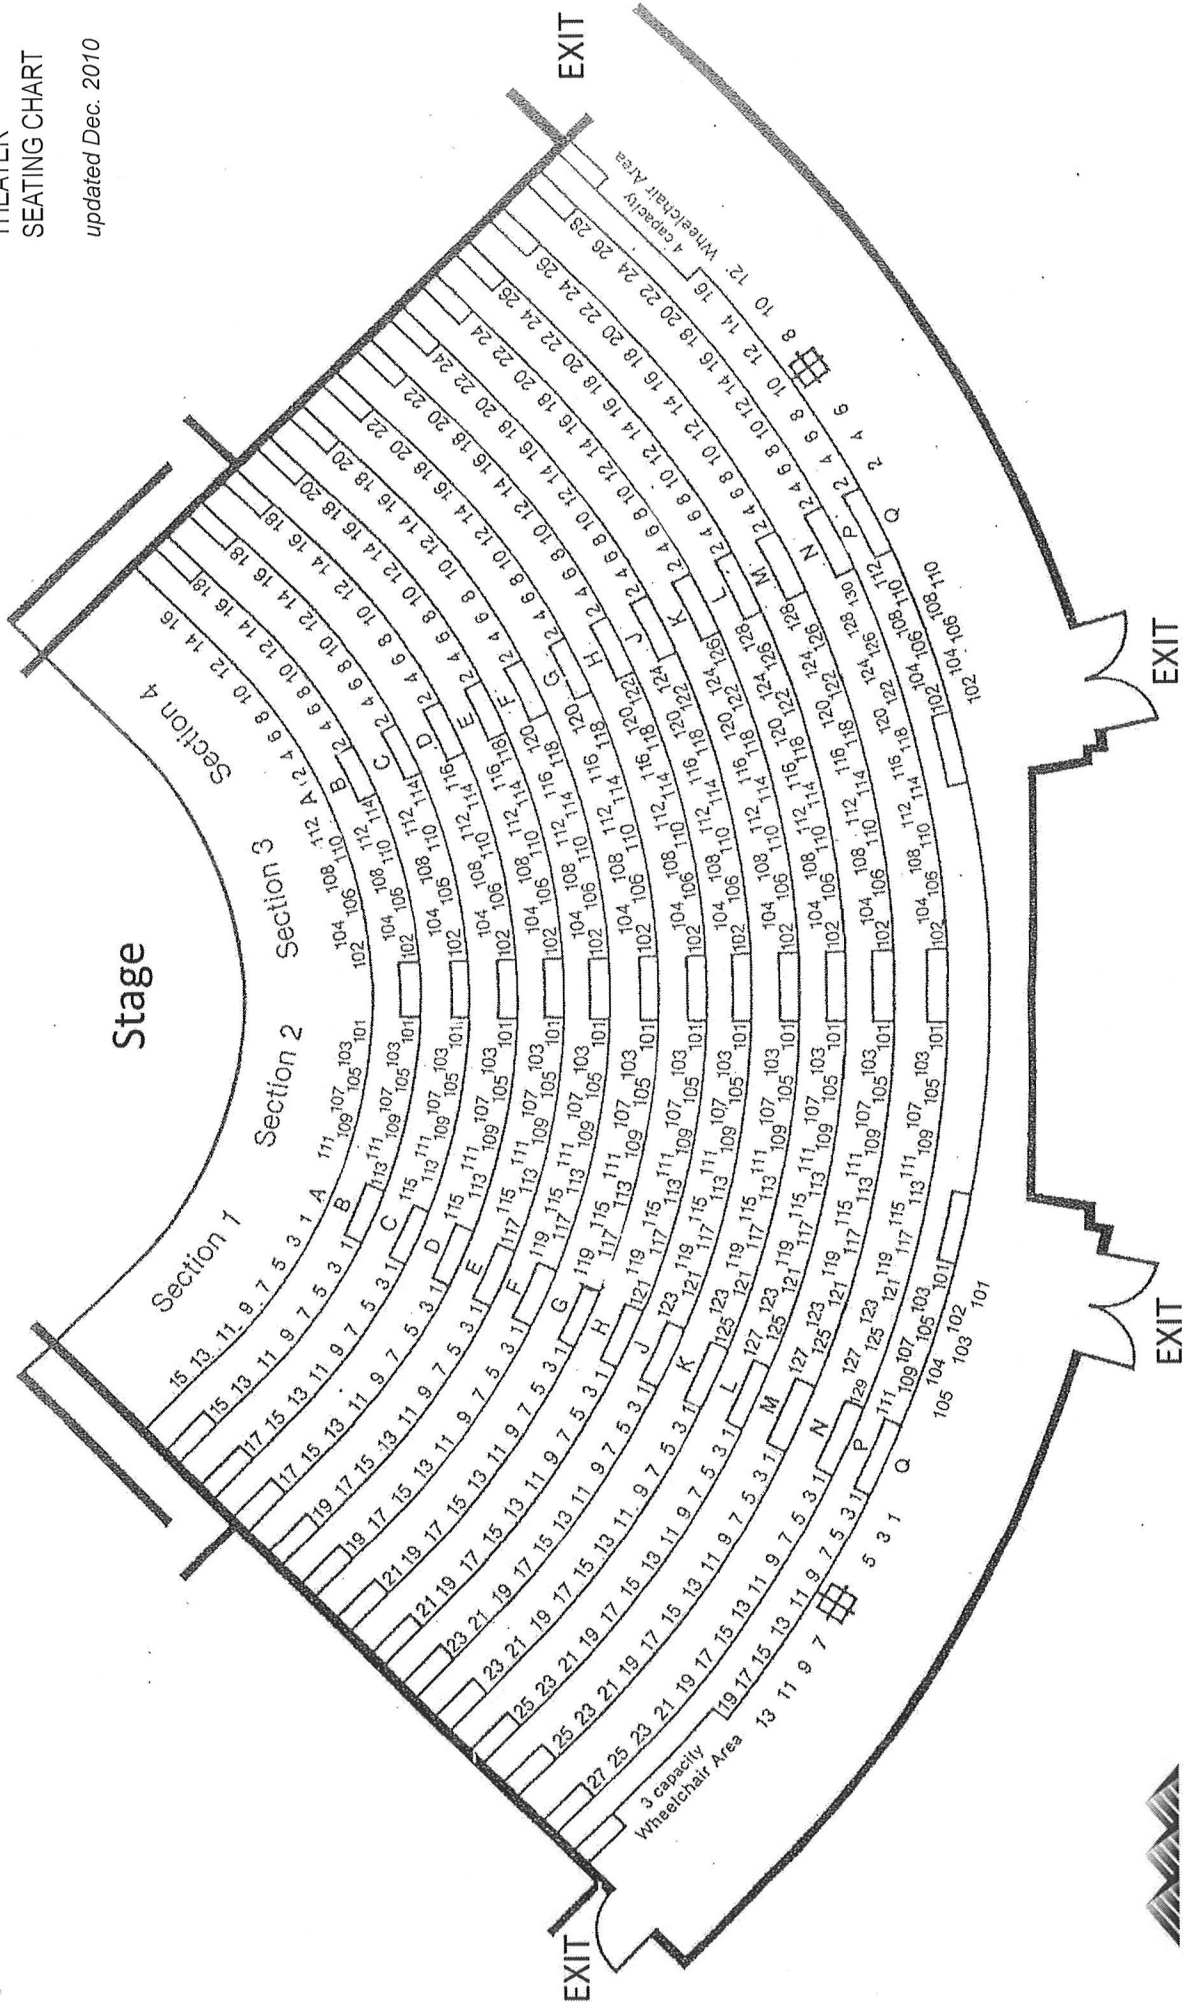

THEATER SEATING CHART

updated Dec. 2010

Santa Clara Convention Center  
5001 Great America Pkwy., Santa Clara, CA 95054