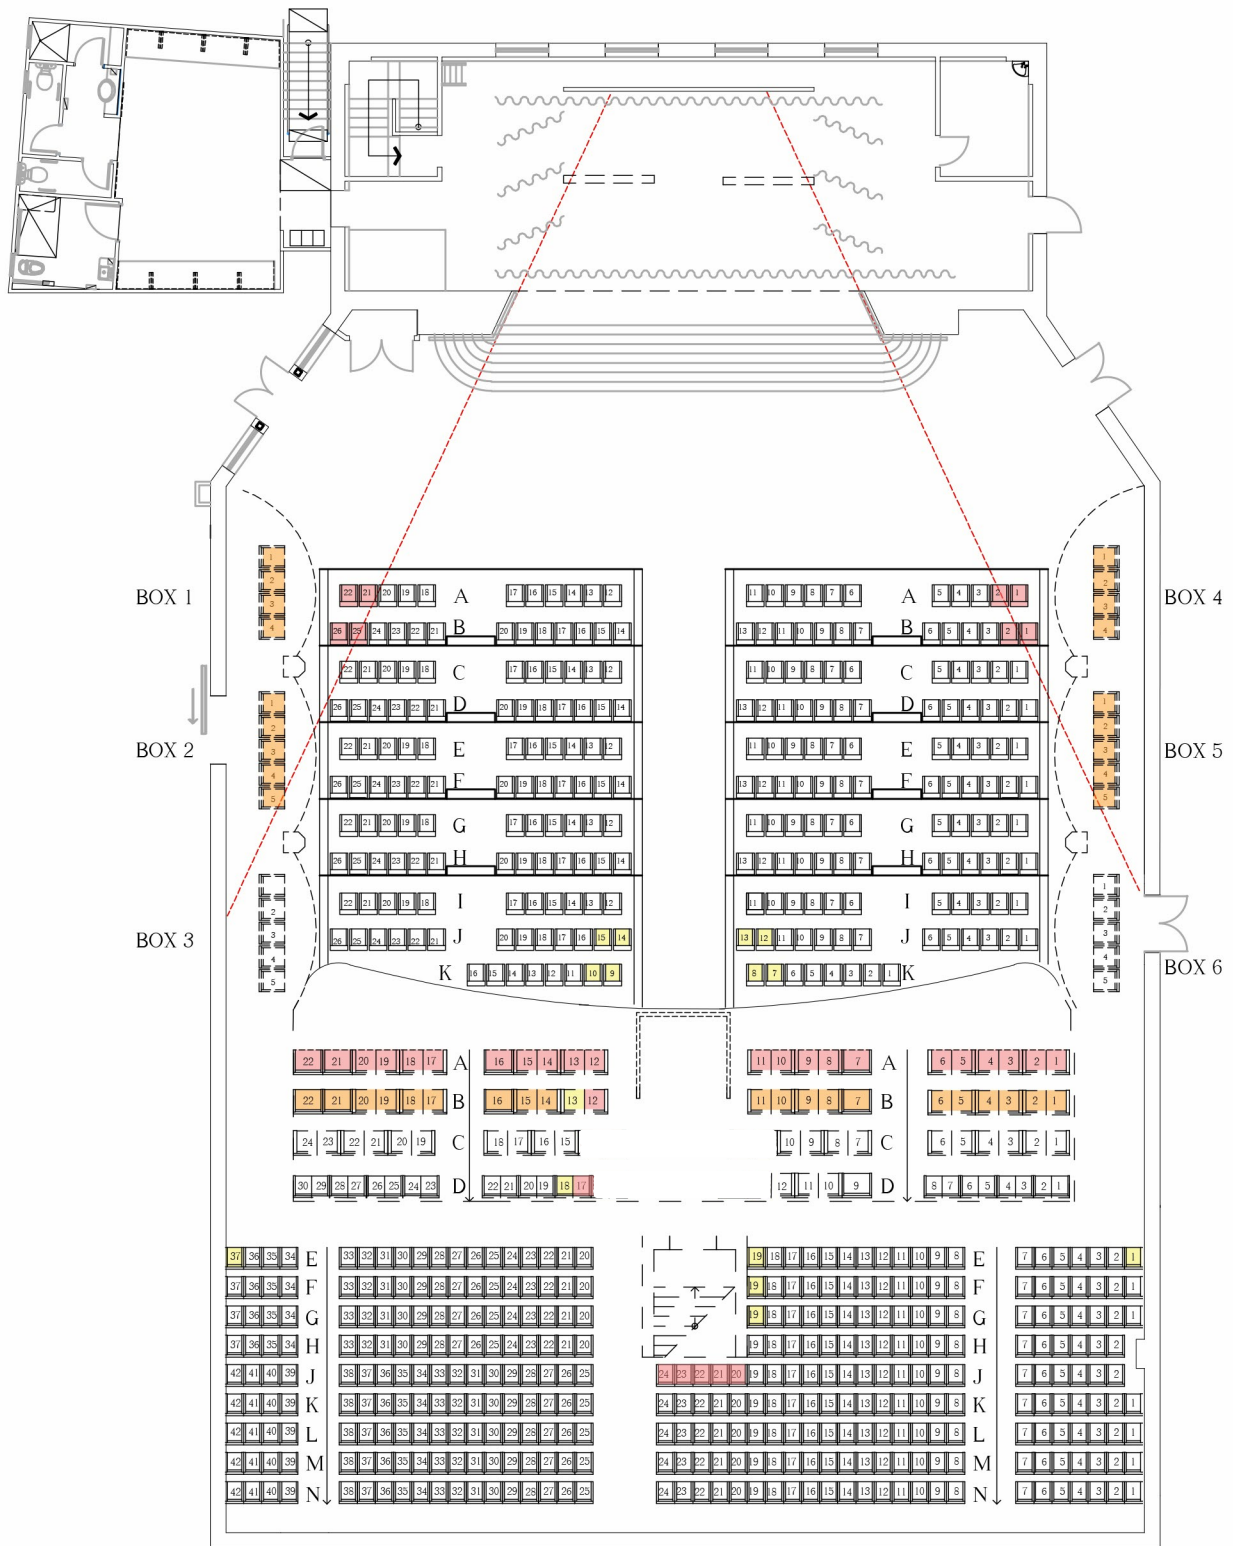

Main Hall - Theatre 2

730 - Total Capacity
 256 - Seats, Ground Floor Retractable
 474 - Seats, Dress Circle (upstairs seating)

Note: There is no Row I in Dress Circle

- Restricted view of stage
- Restricted view of floor in front of stage
- Poor view, recommended to sell last

Floor Plan

Scale 1:200